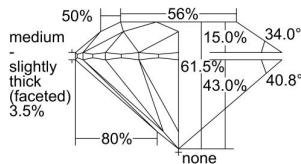

GIA®

FACSIMILE

GIA REPORT 6401203582

Verify this report at GIA.edu

GIA NATURAL DIAMOND DOSSIER®

September 10, 2021
GIA Report Number **6401203582**
Shape and Cutting Style ..... **Round Brilliant**
Measurements ..... **5.30 - 5.34 x 3.27 mm**

GRADING RESULTS

Carat Weight ..... **0.56 carat**
Color Grade ..... **D**
Clarity Grade **S11**
Cut Grade ..... **Excellent**

ADDITIONAL GRADING INFORMATION

Polish ..... **Excellent**
Symmetry ..... **Excellent**
Fluorescence ..... **Strong Blue**
Clarity Characteristics ..... **Crystal**
Inscription(s): **GIA 6401203582**

PROPORTIONS

Profile to actual proportions

GRADING SCALES

GIA COLOR SCALE

COLORED	D
	E
	F
	G
	H
	I
	J
NEAR COLORLESS	K
	L
	M
	N
	O
	P
	R
	S
	T
	U
	V
	W
	X
	Y
	Z

GIA CLARITY SCALE

FLAWLESS	VERY VERY SLIGHTLY INCLUDED	VVS₁	VERY SLIGHTLY INCLUDED	SI₁	SLIGHTLY INCLUDED	I₁	
							FLAWLESS
INTERNALLY FLAWLESS	VERY SLIGHTLY INCLUDED	VVS₂	VERY SLIGHTLY INCLUDED	SI₂	SLIGHTLY INCLUDED	I₂	
		VS₁				I₃	
		VS₂					

GIA CUT SCALE

EXCELLENT
VERY GOOD
GOOD
FAIR
POOR