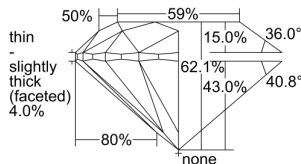

GIA®

FACSIMILE

GIA REPORT 2211917268

Verify this report at GIA.edu

GIA NATURAL DIAMOND DOSSIER®

August 05, 2021
GIA Report Number 2211917268
Shape and Cutting Style ..... Round Brilliant
Measurements ..... 4.68 - 4.71 x 2.92 mm

GRADING RESULTS

Carat Weight ..... 0.40 carat
Color Grade ..... D
Clarity Grade S11
Cut Grade ..... Excellent

ADDITIONAL GRADING INFORMATION

Polish ..... Excellent
Symmetry ..... Excellent
Fluorescence ..... Faint
Clarity Characteristics ..... Cloud
Inscription(s): GIA 2211917268

PROPORTIONS

Profile to actual proportions

GRADING SCALES

GIA COLOR SCALE	GIA CLARITY SCALE	GIA CUT SCALE	
D	FLAWLESS	EXCELLENT	
E	INTERNALLY FLAWLESS		
F		VVS₁	VERY GOOD
G	VVS₂		
H	VS₁	GOOD	
I	VS₂		
J	S1₁	FAIR	
K	S1₂		
L	I₁	POOR	
M	I₂		
N	I₃		
O			
P			
Q			
R			
S			
T			
U			
V			
W			
X			
Y			
Z