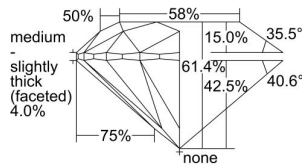

GIA®

FACSIMILE

GIA REPORT

2414155667

Verify this report at GIA.edu

GIA NATURAL DIAMOND DOSSIER®

November 09, 2021
GIA Report Number 2414155667
Shape and Cutting Style ..... Round Brilliant
Measurements ..... 5.67 - 5.70 x 3.49 mm

GRADING RESULTS

Carat Weight ..... 0.70 carat
Color Grade ..... G
Clarity Grade VS2
Cut Grade ..... Excellent

ADDITIONAL GRADING INFORMATION

Polish ..... Excellent
Symmetry ..... Very Good
Fluorescence ..... None
Clarity Characteristics ..... Cloud, Crystal
Inscription(s): GIA 2414155667

PROPORTIONS

Profile to actual proportions

GRADING SCALES

GIA COLOR SCALE

COLORLESS	D
	E
	F
	G
	H
	I
	J
NEAR COLORLESS	K
	L
Faint	M
	N
	O
	P
	Q
	R
	S
	T
	U
	V
	W
	X
	Y
Light	Z

GIA CLARITY SCALE

FLAWLESS	VERY VERY SLIGHTLY INCLUDED	EXCELLENT		
			VERY GOOD	
INTERNAL FLAWLESS	VERY SLIGHTLY INCLUDED	GOOD		
VVS₁			SLIGHTLY INCLUDED	FAIR
VVS₂	INCLUDED	POOR		
VS₁				
VS₂				
SI₁				
SI₂				
I₁				
I₂				
I₃