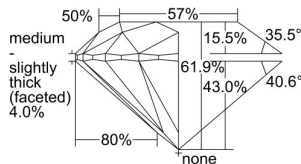

GIA®

FACSIMILE

GIA REPORT 6227136044

Verify this report at GIA.edu

GIA NATURAL DIAMOND DOSSIER®

November 15, 2021
GIA Report Number 6227136044
Shape and Cutting Style ..... Round Brilliant
Measurements ..... 4.29 - 4.32 x 2.66 mm

GRADING RESULTS

Carat Weight ..... 0.30 carat
Color Grade ..... D
Clarity Grade S11
Cut Grade ..... Excellent

ADDITIONAL GRADING INFORMATION

Polish ..... Excellent
Symmetry ..... Excellent
Fluorescence ..... Strong Blue
Clarity Characteristics..... Cloud, Crystal, Feather
Inspection(s): GIA 6227136044

PROPORTIONS

Profile to actual proportions

GRADING SCALES

GIA COLOR SCALE	GIA CLARITY SCALE	GIA CUT SCALE	
D	FLAWLESS	EXCELLENT	
E	INTERNALLY FLAWLESS		
F		VVS₁	VERY GOOD
G	VVS₂		
H	VS₁	GOOD	
I	VS₂		
J	S1₁	FAIR	
K	S1₂		
L	I₁	POOR	
M	I₂		
N	I₃		
O			
P			
Q			
R			
S			
T			
U			
V			
W			
X			
Y			
Z