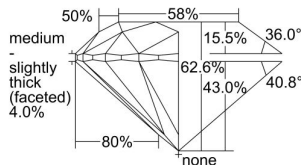

GIA®

FACSIMILE

GIA REPORT 6224050286

Verify this report at GIA.edu

GIA NATURAL DIAMOND DOSSIER®

October 08, 2021
GIA Report Number 6224050286
Shape and Cutting Style ..... Round Brilliant
Measurements ..... 4.67 - 4.70 x 2.94 mm

GRADING RESULTS

Carat Weight ..... 0.40 carat
Color Grade ..... D
Clarity Grade VVS1
Cut Grade ..... Excellent

ADDITIONAL GRADING INFORMATION

Polish ..... Excellent
Symmetry ..... Excellent
Fluorescence ..... Strong Blue
Clarity Characteristics ..... Pinpoint
Inscription(s): GIA 6224050286

PROPORTIONS

Profile to actual proportions

GRADING SCALES

GIA COLOR SCALE	GIA CLARITY SCALE	GIA CUT SCALE
COLOURLESS	FLAWLESS	EXCELLENT
D	INTERNALLY FLAWLESS	
E	VVS₁	VERY GOOD
F		
G	VS₁	GOOD
H		
I	SI₁	FAIR
J		
K	I₁	POOR
L		
M	I₂	
N		
O	I₃	
P		
Q		
R		
S		
T		
U		
V		
W		
X		
Y		
Z