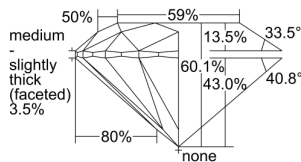

GIA®

FACSIMILE

GIA REPORT 7256007577

Verify this report at gia.edu

GIA DIAMOND DOSSIER®

February 23, 2017
GIA Report Number 7256007577
Shape and Cutting Style ..... Round Brilliant
Measurements ..... 5.13 - 5.17 x 3.09 mm

GRADING RESULTS

Carat Weight ..... 0.50 carat
Color Grade ..... F
Clarity Grade VS1
Cut Grade ..... Excellent

ADDITIONAL GRADING INFORMATION

Polish ..... Excellent
Symmetry ..... Excellent
Fluorescence ..... Medium Blue
Clarity Characteristics ..... Feather, Pinpoint
Inscription(s): GIA 7256007577

PROPORTIONS

Profile to actual proportions

GRADING SCALES

GIA COLOR SCALE

COLORLESS	D
	E
	F
	G
	H
	I
	J
NEAR COLORLESS	K
	L
FAINT	M
	N
	O
	P
	R
VERY LIGHT	S
	T
	U
	V
	W
	X
	Y
LIGHT	Z

GIA CLARITY SCALE

VERY VERY SLIGHTLY INCLUDED	FLAWLESS
	INTERNALLY FLAWLESS
VERY SLIGHTLY INCLUDED	VVS₁
	VVS₂
SLIGHTLY INCLUDED	VS₁
	VS₂
INCLUDED	SI₁
	SI₂
	I₁
	I₂
	I₃

GIA CUT SCALE

EXCELLENT
VERY GOOD
GOOD
FAIR
POOR