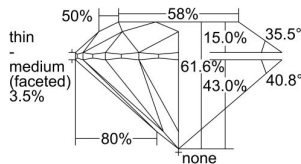

GIA®

FACSIMILE

GIA REPORT 5211978124

Verify this report at GIA.edu

GIA NATURAL DIAMOND DOSSIER®

August 23, 2021
GIA Report Number 5211978124
Shape and Cutting Style ..... Round Brilliant
Measurements ..... 4.35 - 4.38 x 2.69 mm

GRADING RESULTS

Carat Weight ..... 0.31 carat
Color Grade ..... D
Clarity Grade S11
Cut Grade ..... Excellent

ADDITIONAL GRADING INFORMATION

Polish ..... Excellent
Symmetry ..... Excellent
Fluorescence ..... None
Clarity Characteristics ..... Cloud, Crystal
Inscription(s): GIA 5211978124

PROPORTIONS

Profile to actual proportions

GRADING SCALES

GIA COLOR SCALE	GIA CLARITY SCALE	GIA CUT SCALE	
D	FLAWLESS	EXCELLENT	
E	INTERNALLY FLAWLESS		
F		VVS₁	VERY GOOD
G	VVS₂		
H	VS₁	GOOD	
I	VS₂		
J	S1₁	FAIR	
K	S1₂		
L	I₁	POOR	
M	I₂		
N	I₃		
O			
P			
Q			
R			
S			
T			
U			
V			
W			
X			
Y			
Z