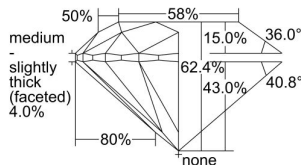

GIA®

FACSIMILE

GIA REPORT 6213261890

Verify this report at GIA.edu

GIA NATURAL DIAMOND DOSSIER®

November 13, 2020
GIA Report Number 6213261890
Shape and Cutting Style ..... Round Brilliant
Measurements ..... 5.35 - 5.39 x 3.35 mm

GRADING RESULTS

Carat Weight ..... 0.60 carat
Color Grade ..... D
Clarity Grade S11
Cut Grade ..... Excellent

ADDITIONAL GRADING INFORMATION

Polish ..... Excellent
Symmetry ..... Excellent
Fluorescence ..... Strong Blue
Clarity Characteristics ..... Crystal, Cloud
Inscription(s): GIA 6213261890

PROPORTIONS

Profile to actual proportions

GRADING SCALES

GIA COLOR SCALE

COLORLESS	D
	E
	F
	G
	H
	I
	J
NEAR COLORLESS	K
	L
Faint	M
	N
	O
	P
	Q
	R
	S
	T
	U
	V
	W
	X
	Y
Light	Z

GIA CLARITY SCALE

FLAWLESS	VERY VERY SLIGHTLY INCLUDED	VVS₁	VVS₂	VS₁	VS₂	S1₁	S1₂	I₁	I₂	I₃	
											INTERNAL FLAWLESS

GIA CUT SCALE

EXCELLENT
VERY GOOD
GOOD
FAIR
POOR