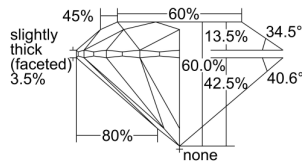

GIA®

FACSIMILE

GIA REPORT 1368334712

Verify this report at GIA.edu

GIA NATURAL DIAMOND DOSSIER®

October 27, 2020
GIA Report Number 1368334712
Shape and Cutting Style ..... Round Brilliant
Measurements ..... 5.56 - 5.59 x 3.35 mm

GRADING RESULTS

Carat Weight ..... 0.64 carat
Color Grade ..... F
Clarity Grade S11
Cut Grade ..... Excellent

ADDITIONAL GRADING INFORMATION

Polish ..... Excellent
Symmetry ..... Excellent
Fluorescence ..... None
Clarity Characteristics..... Cloud, Crystal, Feather
Inscription(s): GIA 1368334712

PROPORTIONS

Profile to actual proportions