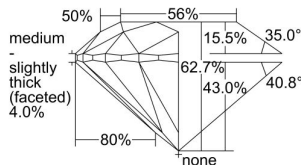

GIA®

FACSIMILE

GIA REPORT 2354831150

Verify this report at GIA.edu

GIA NATURAL DIAMOND DOSSIER®

September 03, 2020
GIA Report Number 2354831150
Shape and Cutting Style ..... Round Brilliant
Measurements ..... 4.67 - 4.70 x 2.94 mm

GRADING RESULTS

Carat Weight ..... 0.40 carat
Color Grade ..... D
Clarity Grade VS1
Cut Grade ..... Excellent

ADDITIONAL GRADING INFORMATION

Polish ..... Excellent
Symmetry ..... Excellent
Fluorescence ..... Strong Blue
Clarity Characteristics ..... Indented Natural
Inscription(s): GIA 2354831150

PROPORTIONS

Profile to actual proportions

GRADING SCALES

GIA COLOR SCALE	GIA CLARITY SCALE	GIA CUT SCALE	
D	FLAWLESS	EXCELLENT	
E	INTERNALLY FLAWLESS		
F		VVS₁	VERY GOOD
G	VVS₂		
H	VS₁	GOOD	
I	VS₂		
J	SI₁	FAIR	
K	SI₂		
L	I₁	POOR	
M			
N			
O	I₂		
P			
Q	I₃		
R			
S			
T			
U			
V			
W			
X			
Y			
Z