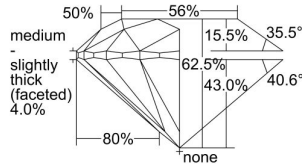

GIA®

FACSIMILE

GIA REPORT

7346798586

Verify this report at GIA.edu

GIA NATURAL DIAMOND DOSSIER®

February 03, 2020

GIA Report Number **7346798586**

Shape and Cutting Style ..... **Round Brilliant**

Measurements ..... **5.90 - 5.92 x 3.70 mm**

GRADING RESULTS

Carat Weight ..... **0.80 carat**

Color Grade ..... **D**

Clarity Grade **VS2**

Cut Grade ..... **Excellent**

ADDITIONAL GRADING INFORMATION

Polish ..... **Excellent**

Symmetry ..... **Excellent**

Fluorescence ..... **Strong Blue**

Clarity Characteristics..... **Cloud, Crystal**

Inscription(s): **GIA 7346798586**

PROPORTIONS

Profile to actual proportions

GRADING SCALES

GIA
COLOR
SCALE

COLORESS	D
	E
	F
	G
	H
	I
	J
NEAR	K
FLAUNT	L
	M
	N
	O
	P
VERY LIGHT	Q
	R
	S
	T
	U
	V
	W
	X
	Y
LIGHT	Z

GIA
CLARITY
SCALE

VERY VERY SLIGHTLY INCLUDED	FLAWLESS
	INTERNALLY FLAWLESS
VERY SLIGHTLY INCLUDED	VVS₁
	VVS₂
SLIGHTLY INCLUDED	VS₁
	VS₂
INCLUDED	SI₁
	SI₂
	I₁
	I₂
	I₃

GIA
CUT
SCALE

EXCELLENT
VERY GOOD
GOOD
FAIR
POOR