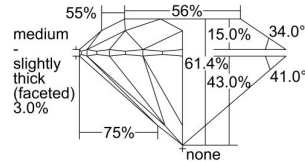

GIA®

FACSIMILE

GIA REPORT 1293379860

Verify this report at GIA.edu

GIA NATURAL DIAMOND DOSSIER®

June 20, 2018
GIA Report Number 1293379860
Shape and Cutting Style ..... Round Brilliant
Measurements ..... 5.22 - 5.27 x 3.22 mm

GRADING RESULTS

Carat Weight ..... 0.54 carat
Color Grade ..... D
Clarity Grade VS1
Cut Grade ..... Excellent

ADDITIONAL GRADING INFORMATION

Polish ..... Excellent
Symmetry ..... Excellent
Fluorescence ..... Faint
Clarity Characteristics ..... Crystal, Pinpoint
Inscription(s): GIA 1293379860

PROPORTIONS

Profile to actual proportions

GRADING SCALES

GIA COLOR SCALE	GIA CLARITY SCALE	GIA CUT SCALE	
D	FLAWLESS	EXCELLENT	
E	INTERNALLY FLAWLESS		
F		VVS₁	VERY GOOD
G	VVS₂		
H	VS₁	GOOD	
I	VS₂		
J	SI₁	FAIR	
K	SI₂		
L	I₁	POOR	
M			
N			
O	I₂		
P			
Q			
R	I₃		
S			
T			
U			
V			
W			
X			
Y			
Z