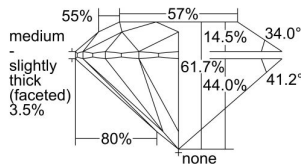

GIA®

FACSIMILE

GIA REPORT 2347270974

Verify this report at GIA.edu

GIA NATURAL DIAMOND DOSSIER®

December 11, 2019
GIA Report Number **2347270974**
Shape and Cutting Style ..... **Round Brilliant**
Measurements ..... **5.09 - 5.13 x 3.15 mm**

GRADING RESULTS

Carat Weight ..... **0.50 carat**
Color Grade ..... **D**
Clarity Grade **S12**
Cut Grade ..... **Excellent**

ADDITIONAL GRADING INFORMATION

Polish ..... **Excellent**
Symmetry ..... **Excellent**
Fluorescence ..... **Faint**
Clarity Characteristics ..... **Crystal, Feather**
Inscription(s): **GIA 2347270974**

PROPORTIONS

Profile to actual proportions

GRADING SCALES

GIA COLOR SCALE	GIA CLARITY SCALE	GIA CUT SCALE	
D	FLAWLESS	EXCELLENT	
E	INTERNALLY FLAWLESS		
F		VVS₁	VERY GOOD
G	VVS₂		
H	VS₁	GOOD	
I	VS₂		
J	S1₁	FAIR	
K	S1₂		
L	I₁	POOR	
M	I₂		
N	I₃		
O			
P			
Q			
R			
S			
T			
U			
V			
W			
X			
Y			
Z