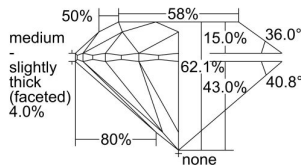

GIA®

FACSIMILE

GIA REPORT 5333741553

Verify this report at GIA.edu

GIA NATURAL DIAMOND DOSSIER®

September 25, 2019
GIA Report Number 5333741553
Shape and Cutting Style ..... Round Brilliant
Measurements ..... 5.36 - 5.39 x 3.34 mm

GRADING RESULTS

Carat Weight ..... 0.60 carat
Color Grade ..... D
Clarity Grade S11
Cut Grade ..... Excellent

ADDITIONAL GRADING INFORMATION

Polish ..... Excellent
Symmetry ..... Excellent
Fluorescence ..... Strong Blue
Clarity Characteristics ..... Crystal, Cavity
Inscription(s): GIA 5333741553

PROPORTIONS

Profile to actual proportions

GRADING SCALES

GIA COLOR SCALE

COLORED	D
	E
	F
	G
	H
	I
	J
NEAR COLORLESS	K
	L
	M
	N
	O
	P
	Q
	R
	S
	T
	U
	V
	W
	X
	Y
	Z

GIA CLARITY SCALE

FLAWLESS	VERY VERY SLIGHTLY INCLUDED	VVS₁	VVS₂	VS₁	VS₂	S1₁	S1₂	I₁	I₂	I₃	
											FLAWLESS
INTERNALLY FLAWLESS	VERY SLIGHTLY INCLUDED										

GIA CUT SCALE

EXCELLENT
VERY GOOD
GOOD
FAIR
POOR