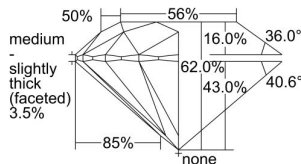

GIA®

FACSIMILE

GIA REPORT 3325664571

Verify this report at GIA.edu

GIA NATURAL DIAMOND DOSSIER®

April 30, 2019
GIA Report Number 3325664571
Shape and Cutting Style ..... Round Brilliant
Measurements ..... 5.82 - 5.84 x 3.62 mm

GRADING RESULTS

Carat Weight ..... 0.75 carat
Color Grade ..... D
Clarity Grade VS1
Cut Grade ..... Excellent

ADDITIONAL GRADING INFORMATION

Polish ..... Excellent
Symmetry ..... Excellent
Fluorescence ..... Faint
Clarity Characteristics ..... Crystal, Feather, Pinpoint
Inscription(s): GIA 3325664571

PROPORTIONS

Profile to actual proportions