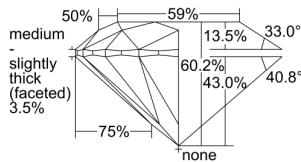

GIA®

FACSIMILE

GIA REPORT 5202001233

Verify this report at GIA.edu

GIA NATURAL DIAMOND DOSSIER®

January 23, 2019
GIA Report Number 5202001233
Shape and Cutting Style ..... Round Brilliant
Measurements ..... 5.13 - 5.16 x 3.10 mm

GRADING RESULTS

Carat Weight ..... 0.50 carat
Color Grade ..... D
Clarity Grade S11
Cut Grade ..... Excellent

ADDITIONAL GRADING INFORMATION

Polish ..... Excellent
Symmetry ..... Excellent
Fluorescence ..... Medium Blue
Clarity Characteristics ..... Crystal
Inscription(s): GIA 5202001233

PROPORTIONS

Profile to actual proportions

GRADING SCALES

GIA COLOR SCALE	GIA CLARITY SCALE	GIA CUT SCALE	
D	FLAWLESS	EXCELLENT	
E	INTERNALLY FLAWLESS		
F		VVS₁	VERY GOOD
G	VVS₂		
H	VS₁	GOOD	
I	VS₂		
J	S1₁	FAIR	
K	S1₂		
L	I₁	POOR	
M	I₂		
N	I₃		
O			
P			
Q			
R			
S			
T			
U			
V			
W			
X			
Y			
Z