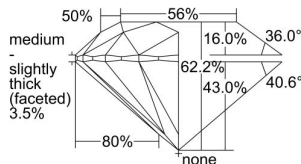

GIA®

FACSIMILE

GIA REPORT 5192435579

Verify this report at GIA.edu

GIA NATURAL DIAMOND DOSSIER®

June 12, 2018
GIA Report Number 5192435579
Shape and Cutting Style ..... Round Brilliant
Measurements ..... 5.95 - 5.98 x 3.71 mm

GRADING RESULTS

Carat Weight ..... 0.81 carat
Color Grade ..... E
Clarity Grade S11
Cut Grade ..... Excellent

ADDITIONAL GRADING INFORMATION

Polish ..... Excellent
Symmetry ..... Excellent
Fluorescence ..... Medium Blue
Clarity Characteristics ..... Crystal
Inscription(s): GIA 5192435579

PROPORTIONS

Profile to actual proportions

GRADING SCALES

GIA COLOR SCALE

COLORESS	D
	E
	F
	G
	H
	I
	J
NEAR COLORESS	K
	L
Faint	M
	N
	O
	P
Very Light	Q
	R
	S
	T
	U
	V
Light	W
	X
	Y
	Z

GIA CLARITY SCALE

FLAWLESS	VERY VERY SLIGHTLY INCLUDED	VVS₁	VVS₂	VS₁	VS₂	S1₁	S1₂	I₁	I₂	I₃	
											INTERNALLY FLAWLESS

GIA CUT SCALE

EXCELLENT
VERY GOOD
GOOD
FAIR
POOR