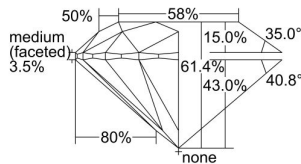

GIA®

FACSIMILE

GIA REPORT 5293021406

Verify this report at GIA.edu

GIA NATURAL DIAMOND DOSSIER®

May 09, 2018
GIA Report Number 5293021406
Shape and Cutting Style ..... Round Brilliant
Measurements ..... 5.20 - 5.21 x 3.19 mm

GRADING RESULTS

Carat Weight ..... 0.53 carat
Color Grade ..... E
Clarity Grade VVS2
Cut Grade ..... Excellent

ADDITIONAL GRADING INFORMATION

Polish ..... Excellent
Symmetry ..... Excellent
Fluorescence ..... Faint
Clarity Characteristics..... Needle, Pinpoint, Cloud
Inscription(s): GIA 5293021406

PROPORTIONS

Profile to actual proportions

GRADING SCALES

GIA COLOR SCALE

COLORLESS	D
	E
	F
	G
	H
	I
	J
NEAR COLORLESS	K
	L
FAIN	M
	N
	O
	P
VERY LIGHT	Q
	R
	S
	T
	U
	V
	W
	X
	Y
LIGHT	Z

GIA CLARITY SCALE

	FLAWLESS
	INTERNALLY FLAWLESS
VERY VERY SLIGHTLY INCLUDED	VVS₁
	VVS₂
VERY SLIGHTLY INCLUDED	VS₁
	VS₂
SLIGHTLY INCLUDED	SI₁
	SI₂
	I₁
	I₂
INCLUDED	I₃

GIA CUT SCALE

	EXCELLENT
	VERY GOOD
	GOOD
	FAIR
	POOR