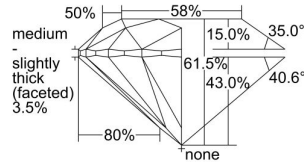

GIA®

FACSIMILE

GIA REPORT

7288453932

Verify this report at GIA.edu

GIA NATURAL DIAMOND DOSSIER®

March 19, 2018
GIA Report Number **7288453932**
Shape and Cutting Style ..... **Round Brilliant**
Measurements ..... **4.72 - 4.75 x 2.91 mm**

GRADING RESULTS

Carat Weight ..... **0.40 carat**
Color Grade ..... **F**
Clarity Grade **S12**
Cut Grade ..... **Excellent**

ADDITIONAL GRADING INFORMATION

Polish ..... **Excellent**
Symmetry ..... **Excellent**
Fluorescence ..... **Strong Blue**
Clarity Characteristics..... **Twinning Wisp**
Inscription(s): **GIA 7288453932**

PROPORTIONS

Profile to actual proportions

GRADING SCALES

GIA COLOR SCALE

COLORED	D
	E
	F
	G
	H
	I
	J
NEAR COLORLESS	K
	L
Faint	M
	N
	O
	P
Very Light	Q
	R
	S
	T
	U
	V
Light	W
	X
	Y
	Z

GIA CLARITY SCALE

FLAWLESS	INTERNAL FLAWLESS	VERY VERY SLIGHTLY INCLUDED	VERY SLIGHTLY INCLUDED	SLIGHTLY INCLUDED	INCLUDED	FLAWLESS		
						VVS₁		
VVS₂	VS₁	VS₂	SI₁	SI₂	I₁	VERY GOOD		
						I₂		
GOOD	FAIR	POOR	I₃					

GIA CUT SCALE

EXCELLENT
VERY GOOD
GOOD
FAIR
POOR