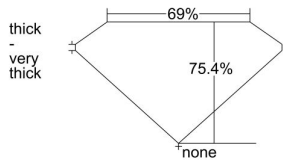

GIA®

FACSIMILE

GIA REPORT 6251644695

Verify this report at gia.edu

GIA DIAMOND DOSSIER®

May 03, 2017
GIA Report Number 6251644695
Shape and Cutting Style ..... Square Modified Brilliant
Measurements ..... 4.69 x 4.68 x 3.53 mm

GRADING RESULTS

Carat Weight ..... 0.70 carat
Color Grade ..... E
Clarity Grade S11

ADDITIONAL GRADING INFORMATION

Polish ..... Very Good
Symmetry ..... Very Good
Fluorescence ..... None
Clarity Characteristics ..... Crystal
Inscription(s): GIA 6251644695

PROPORTIONS

Profile not to actual proportions

GRADING SCALES

GIA COLOR SCALE		GIA CLARITY SCALE			
COLORLESS	D	VERY VERY SLIGHTLY INCLUDED	FLAWLESS		
	E		INTERNALLY FLAWLESS		
	F	VERY SLIGHTLY INCLUDED	VVS₁		
	G		VVS₂		
	H		VS₁		
	NEAR COLORLESS	I	SLIGHTLY INCLUDED	VS₂	
		J		S1₁	
		FAINT	K	INCLUDED	S1₂
			L		I₁
			M		I₂
VERT LIGHT	N	LIGHT	I₃		
	O				
	P				
	Q				
	R				
	S				
	T