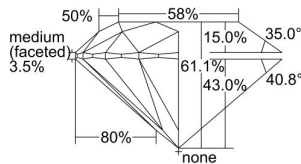

GIA®

FACSIMILE

GIA REPORT 1245675949

Verify this report at gia.edu

GIA DIAMOND DOSSIER®

January 13, 2017
GIA Report Number 1245675949
Shape and Cutting Style ..... Round Brilliant
Measurements ..... 5.46 - 5.49 x 3.35 mm

GRADING RESULTS

Carat Weight ..... 0.61 carat
Color Grade ..... D
Clarity Grade S11
Cut Grade ..... Excellent

ADDITIONAL GRADING INFORMATION

Polish ..... Excellent
Symmetry ..... Excellent
Fluorescence ..... Medium Blue
Clarity Characteristics ..... Cloud, Feather
Inscription(s): GIA 1245675949

PROPORTIONS

Profile to actual proportions

GRADING SCALES

GIA COLOR SCALE

COLORED	D
	E
	F
	G
	H
	I
	J
NEAR COLORLESS	K
	L
Faint	M
	N
	O
	P
	Q
	R
	S
	T
	U
	V
	W
	X
	Y
Light	Z

GIA CLARITY SCALE

FLAWLESS	VERY VERY SLIGHTLY INCLUDED	VVS₁	VVS₂	VS₁	VS₂	S1₁	S1₂	I₁	I₂	I₃	
											INTERNAL FLAWLESS

GIA CUT SCALE

EXCELLENT
VERY GOOD
GOOD
FAIR
POOR