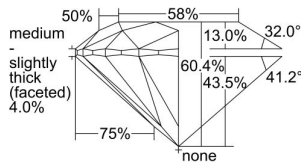

GIA®

FACSIMILE

GIA REPORT 5181208542

Verify this report at gia.edu

GIA DIAMOND DOSSIER®

March 08, 2017
GIA Report Number 5181208542
Shape and Cutting Style ..... Round Brilliant
Measurements ..... 6.29 - 6.30 x 3.81 mm

GRADING RESULTS

Carat Weight ..... 0.92 carat
Color Grade ..... D
Clarity Grade SI2
Cut Grade ..... Excellent

ADDITIONAL GRADING INFORMATION

Polish ..... Excellent
Symmetry ..... Excellent
Fluorescence ..... Medium Blue
Clarity Characteristics ..... Feather
Inscription(s): GIA 5181208542

PROPORTIONS

Profile to actual proportions

GRADING SCALES

GIA COLOR SCALE	GIA CLARITY SCALE	GIA CUT SCALE	
D	FLAWLESS	EXCELLENT	
E	INTERNALLY FLAWLESS		
F		VVS₁	VERY GOOD
G	VVS₂		
H	VS₁	GOOD	
I	VS₂		
J	SI₁	FAIR	
K	SI₂		
L	I₁	POOR	
M	I₂		
N	I₃		
O			
P			
Q			
R			
S			
T			
U			
V			
W			
X			
Y			
Z