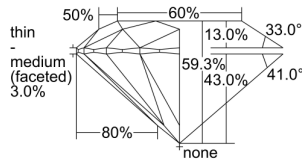

GIA®

FACSIMILE

GIA REPORT

1172742776

Verify this report at gia.edu

GIA DIAMOND DOSSIER®

July 20, 2016
GIA Report Number 1172742776
Shape and Cutting Style ..... Round Brilliant
Measurements ..... 4.55 - 4.57 x 2.70 mm

GRADING RESULTS

Carat Weight ..... 0.34 carat
Color Grade ..... F
Clarity Grade S11
Cut Grade ..... Excellent

ADDITIONAL GRADING INFORMATION

Polish ..... Excellent
Symmetry ..... Excellent
Fluorescence ..... None
Clarity Characteristics ..... Feather
Inscription(s): GIA 1172742776

PROPORTIONS

Profile to actual proportions

GRADING SCALES

GIA COLOR SCALE	GIA CLARITY SCALE	GIA CUT SCALE
COLOURLESS	FLAWLESS	EXCELLENT
D	INTERNALLY FLAWLESS	
E	VVS₁	VERY GOOD
F		
G	VS₁	GOOD
H		
I	SI₁	FAIR
J		
K	I₁	POOR
L		
M	I₂	
N		
O	I₃	
P		
Q		
R		
S		
T		
U		
V		
W		
X		
Y		
Z