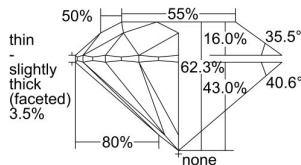

GIA®

FACSIMILE

GIA REPORT 6232407399

Verify this report at gia.edu

GIA DIAMOND DOSSIER®

August 08, 2016
GIA Report Number 6232407399
Shape and Cutting Style ..... Round Brilliant
Measurements ..... 5.38 - 5.41 x 3.36 mm

GRADING RESULTS

Carat Weight ..... 0.60 carat
Color Grade ..... E
Clarity Grade S11
Cut Grade ..... Excellent

ADDITIONAL GRADING INFORMATION

Polish ..... Excellent
Symmetry ..... Excellent
Fluorescence ..... None
Clarity Characteristics ..... Feather, Cloud
Inscription(s): GIA 6232407399

PROPORTIONS

Profile to actual proportions