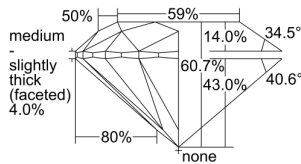

GIA®

FACSIMILE

GIA REPORT 6177914296

Verify this report at gia.edu

GIA DIAMOND DOSSIER®

October 03, 2016
GIA Report Number 6177914296
Shape and Cutting Style ..... Round Brilliant
Measurements ..... 5.85 - 5.86 x 3.55 mm

GRADING RESULTS

Carat Weight ..... 0.75 carat
Color Grade ..... E
Clarity Grade S11
Cut Grade ..... Excellent

ADDITIONAL GRADING INFORMATION

Polish ..... Excellent
Symmetry ..... Excellent
Fluorescence ..... None
Clarity Characteristics..... Crystal, Feather
Inscription(s): GIA 6177914296

PROPORTIONS

Profile to actual proportions

GRADING SCALES

GIA COLOR SCALE

COLORED	D
	E
	F
	G
	H
	I
	J
NEAR COLORLESS	K
	L
	M
	N
	O
	P
	R
	S
	T
	U
	V
	W
	X
	Y
	Z

GIA CLARITY SCALE

FLAWLESS	VERY VERY SLIGHTLY INCLUDED	VVS₁	VVS₂	VS₁	VS₂	S1₁	S1₂	I₁	I₂	I₃	
											INTERNALLY FLAWLESS

GIA CUT SCALE

EXCELLENT
VERY GOOD
GOOD
FAIR
POOR