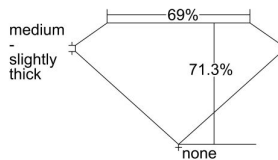

GIA®

FACSIMILE

GIA REPORT

7256062735

Verify this report at gia.edu

GIA DIAMOND DOSSIER®

March 02, 2017
GIA Report Number 7256062735
Shape and Cutting Style ..... Square Modified Brilliant
Measurements ..... 4.83 x 4.69 x 3.35 mm

GRADING RESULTS

Carat Weight ..... 0.61 carat
Color Grade ..... E
Clarity Grade VVS2

ADDITIONAL GRADING INFORMATION

Polish ..... Excellent
Symmetry ..... Excellent
Fluorescence ..... None
Clarity Characteristics ..... Feather, Pinpoint
Inspection(s): GIA 7256062735

PROPORTIONS

Profile not to actual proportions

GRADING SCALES

GIA COLOR SCALE		GIA CLARITY SCALE			
COLORLESS	D	VERY VERY SLIGHTLY INCLUDED	FLAWLESS		
	E		INTERNALLY FLAWLESS		
	F	VERY SLIGHTLY INCLUDED	VVS₁		
	G		VVS₂		
	H		VS₁		
	NEAR COLORLESS	I	SLIGHTLY INCLUDED	VS₂	
		J		SI₁	
		FAINT	K	INCLUDED	SI₂
			L		I₁
			M		I₂
VERY LIGHT	N	LIGHT	I₃		
	O				
	P				
	Q				
LIGHT	R				
	S				
	T				
	U				
	V				
	W				
	X				
	Y				
	Z