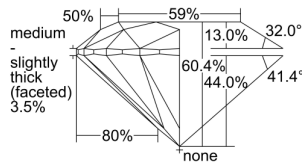

GIA®

FACSIMILE

GIA REPORT

6167484734

Verify this report at gia.edu

GIA DIAMOND DOSSIER®

August 13, 2014
GIA Report Number **6167484734**
Shape and Cutting Style ..... **Round Brilliant**
Measurements ..... **5.74 - 5.77 x 3.48 mm**

GRADING RESULTS

Carat Weight ..... **0.70 carat**
Color Grade ..... **G**
Clarity Grade **VS1**
Cut Grade ..... **Excellent**

ADDITIONAL GRADING INFORMATION

Polish ..... **Excellent**
Symmetry ..... **Excellent**
Fluorescence ..... **None**
Clarity Characteristics ..... **Feather**
Inscription(s): GIA 6167484734

PROPORTIONS

Profile to actual proportions

GRADING SCALES

GIA COLOR SCALE

COLORLESS	D
	E
	F
	G
	H
	I
	J
NEAR COLORLESS	K
	L
FAINT	M
	N
	O
	P
VERY LIGHT	R
	S
	T
	U
	V
LIGHT	W
	X
	Y
	Z

GIA CLARITY SCALE

FLAWLESS	VERY NEW / SLIGHTLY INCLUDED	FLAWLESS	
			EXCELLENT
INTERNALLY FLAWLESS	VERY NEW / SLIGHTLY INCLUDED	VVS₁	VERY GOOD
		VVS₂	
VS₁	VERY SLIGHTLY INCLUDED	VS₁	GOOD
		VS₂	
SI₁	SLIGHTLY INCLUDED	SI₁	FAIR
		SI₂	
I₁	INCLUDED	I₁	POOR
		I₂	
		I₃	

GIA CUT SCALE

EXCELLENT
VERY GOOD
GOOD
FAIR
POOR